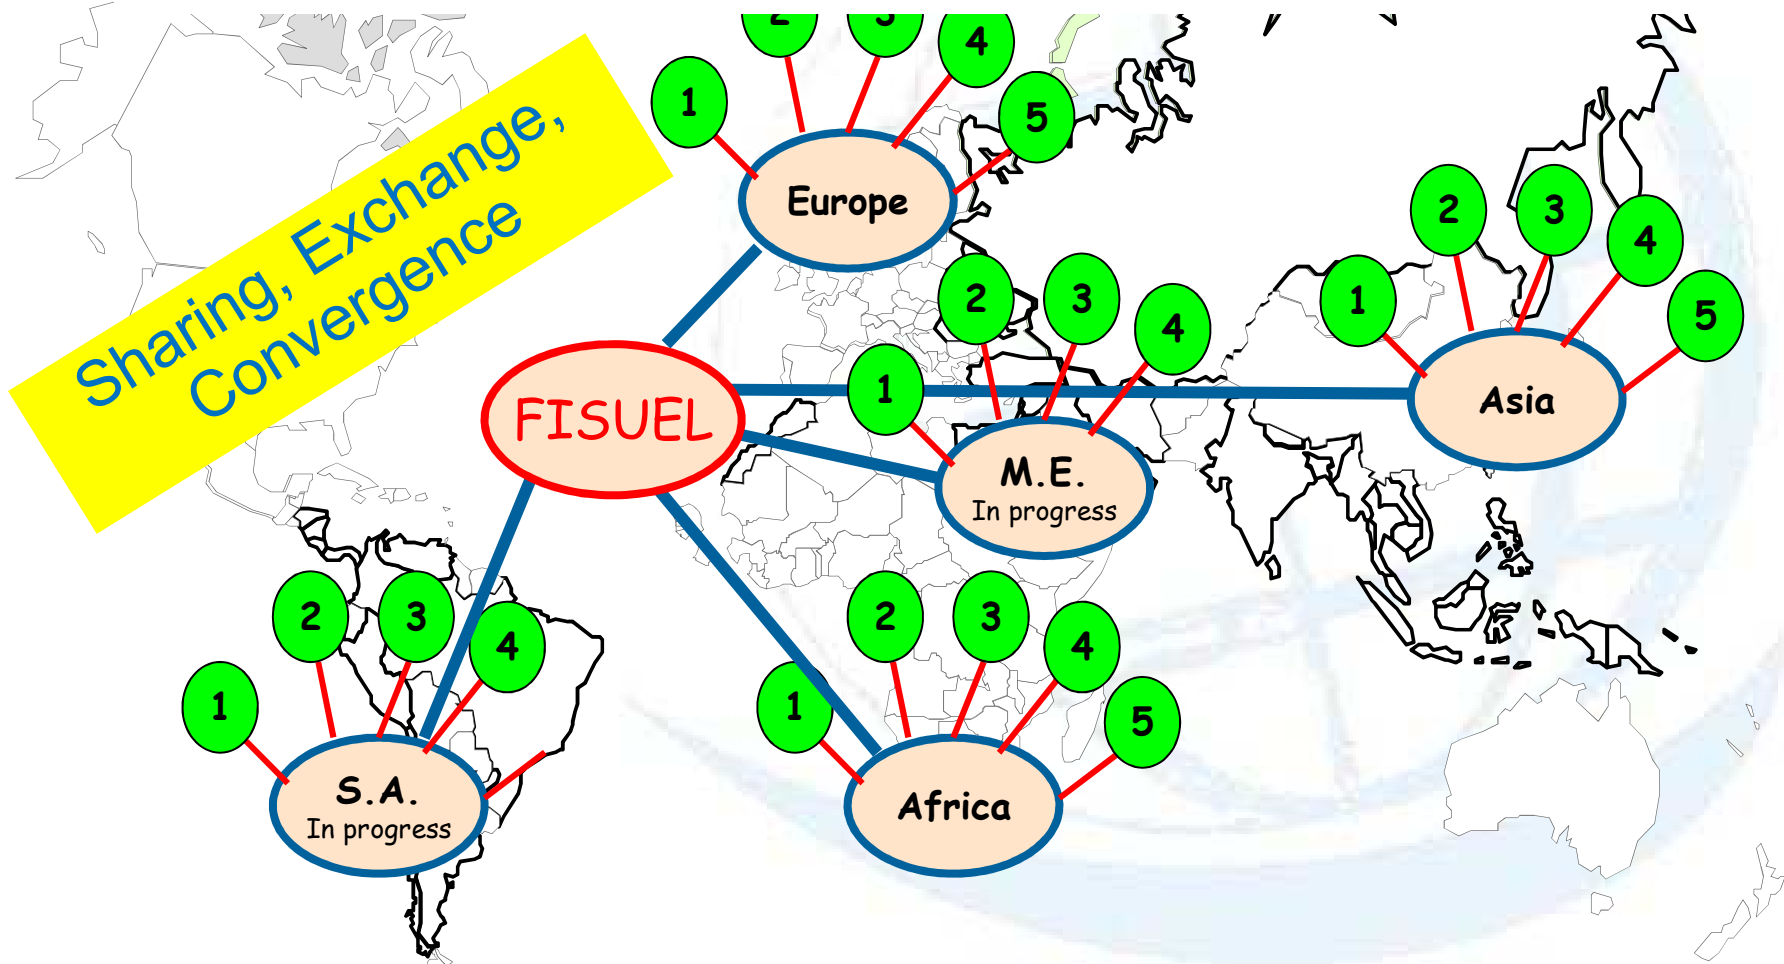

FISUEL Organisation

WW Electrical Situation Remind

New & Old Electrical Installations

Old devices

Fires – electrical origin

Fake devices

Fisuel 35 members in 2013

Electrical safety for all

Fisuel a lot of Data

- More than 200 présentations given during 11 years
 - ✓ on electrical safety solutions
 - ✓ on statistics
 - ✓ on access to electricity
 - ✓ on fake devices

FISUEL a regional responsibility