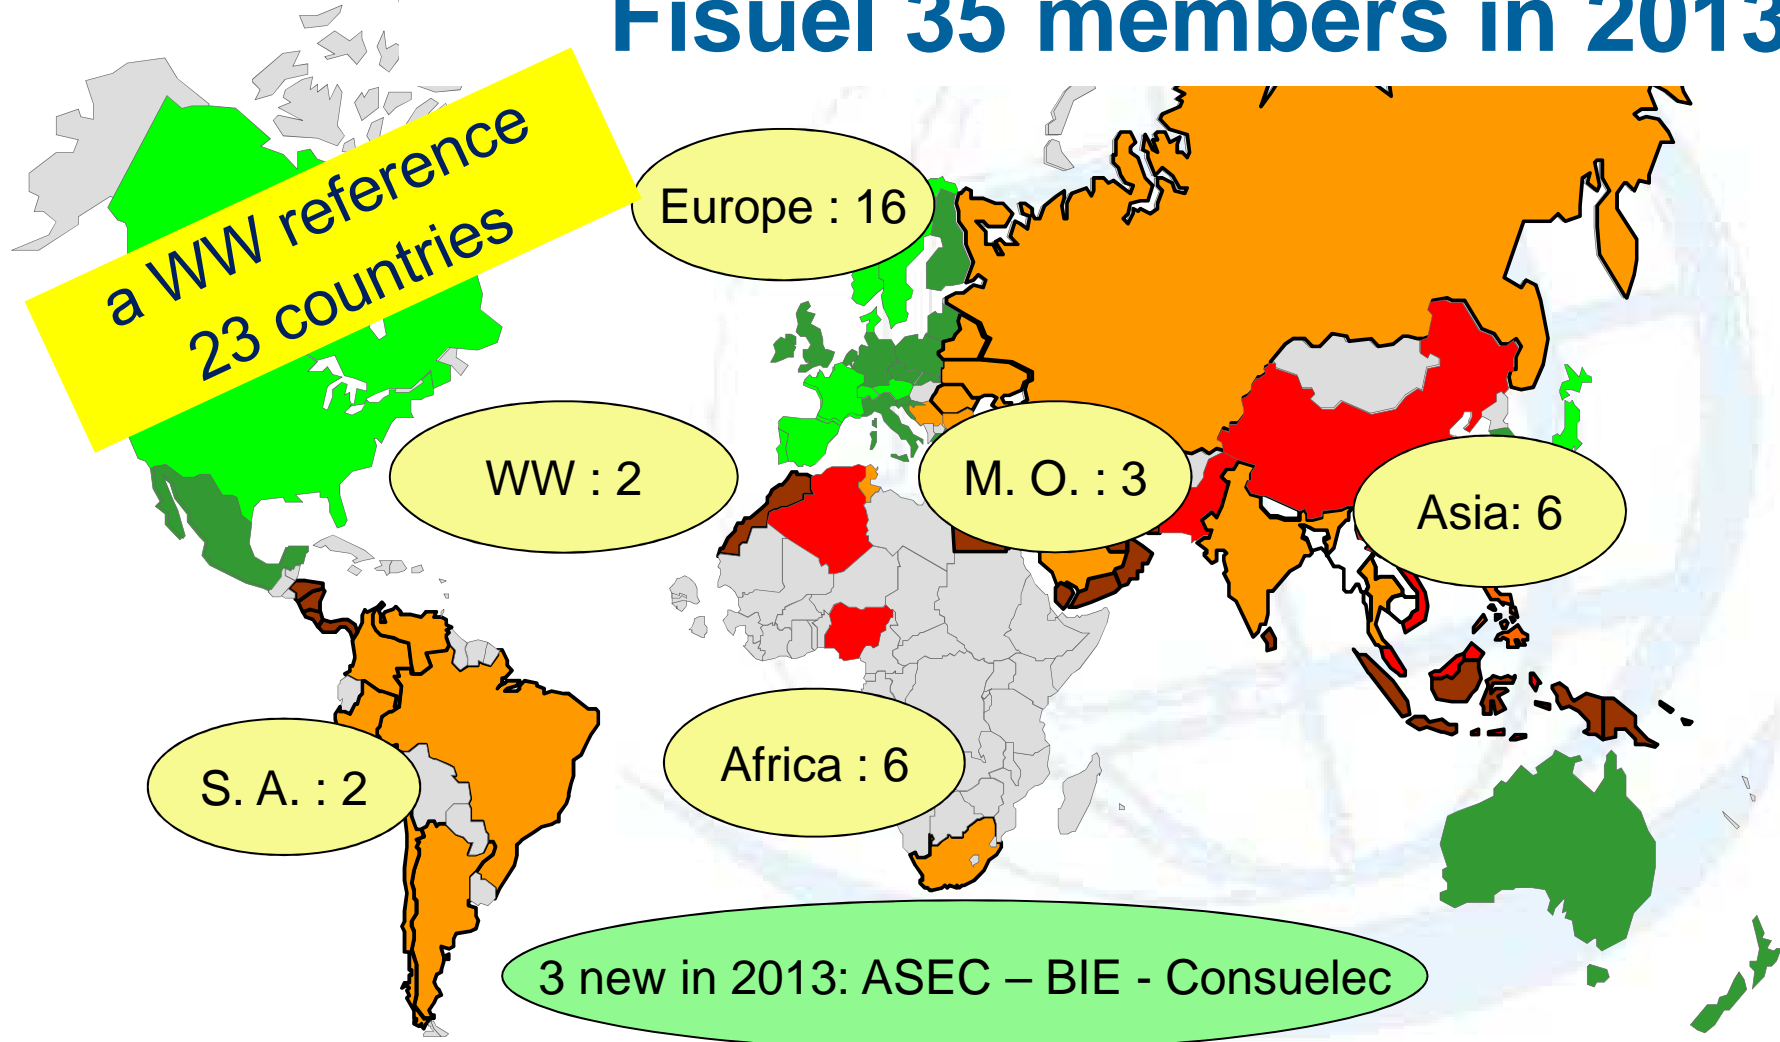

FISUEL Organisation

WW Electrical Situation Remind

New & Old Electrical Installations

Old devices

Fires – electrical origin

Fake devices

Fisuel 35 members in 2013

Electrical safety for all

Fisuel a lot of Data

- More than 200 présentations given during 11 years
 - ✓ on electrical safety solutions
 - ✓ on statistics
 - ✓ on access to electricity
 - ✓ on fake devices

FISUEL a regional responsibility